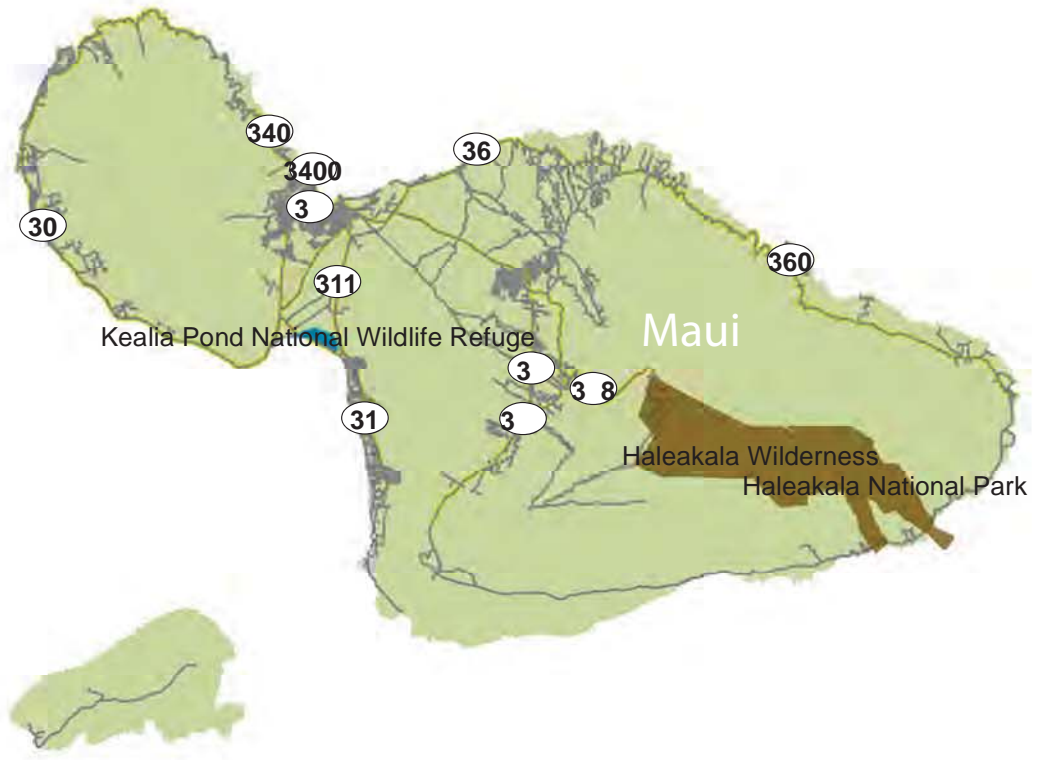

Legend

- FWS
- DOD
- NPS

Federal Land Management Agencies
 State of Hawaii - Detail 1

Legend

- FWS
- DOD
- NPS

Federal Land Management Agencies
State of Hawaii - Detail 3

Legend

- FWS
- DOD
- NPS

Puukou Ola Heiau National Historic Site

Hakalau Forest National Wildlife Refuge

Poakuloa

Kaloko Honokouau National Historical Park

Hawaii

Haiaiiolcanoes Wilderness

Puuouua O Honuanau National Historic Park

Hakalau Forest NWR