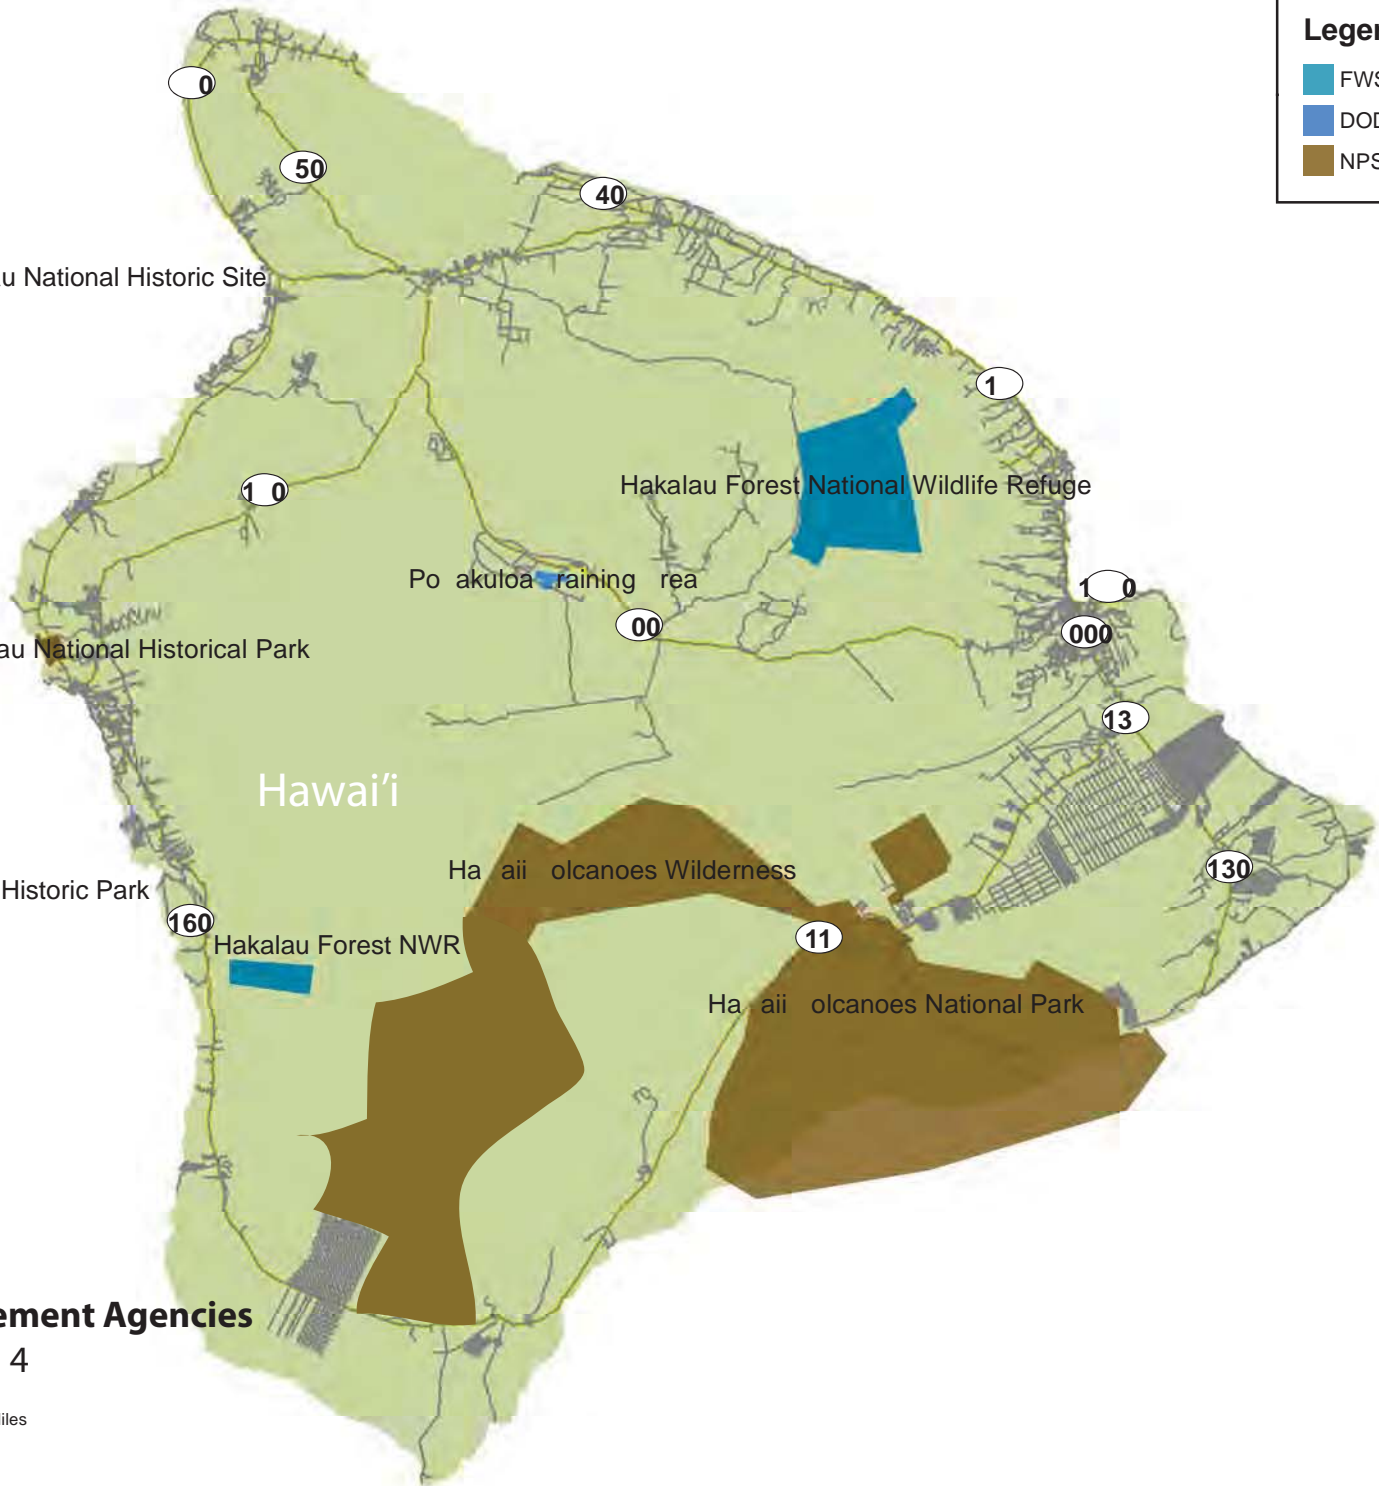

Legend

- FWS
- DOD
- NPS

Federal Land Management Agencies
 State of Hawaii - Detail 1

Legend

- FWS
- DOD
- NPS

Federal Land Management Agencies
State of Hawaii - Detail 3

Legend

- FWS
- DOD
- NPS

Puukou Ola Heiau National Historic Site

Hakalau Forest National Wildlife Refuge

Poakuloa

Kaloko Honokouau National Historical Park

Hawaii

Haiaiiolcanoes Wilderness

Puuouua O Honuanau National Historic Park

Hakalau Forest NWR